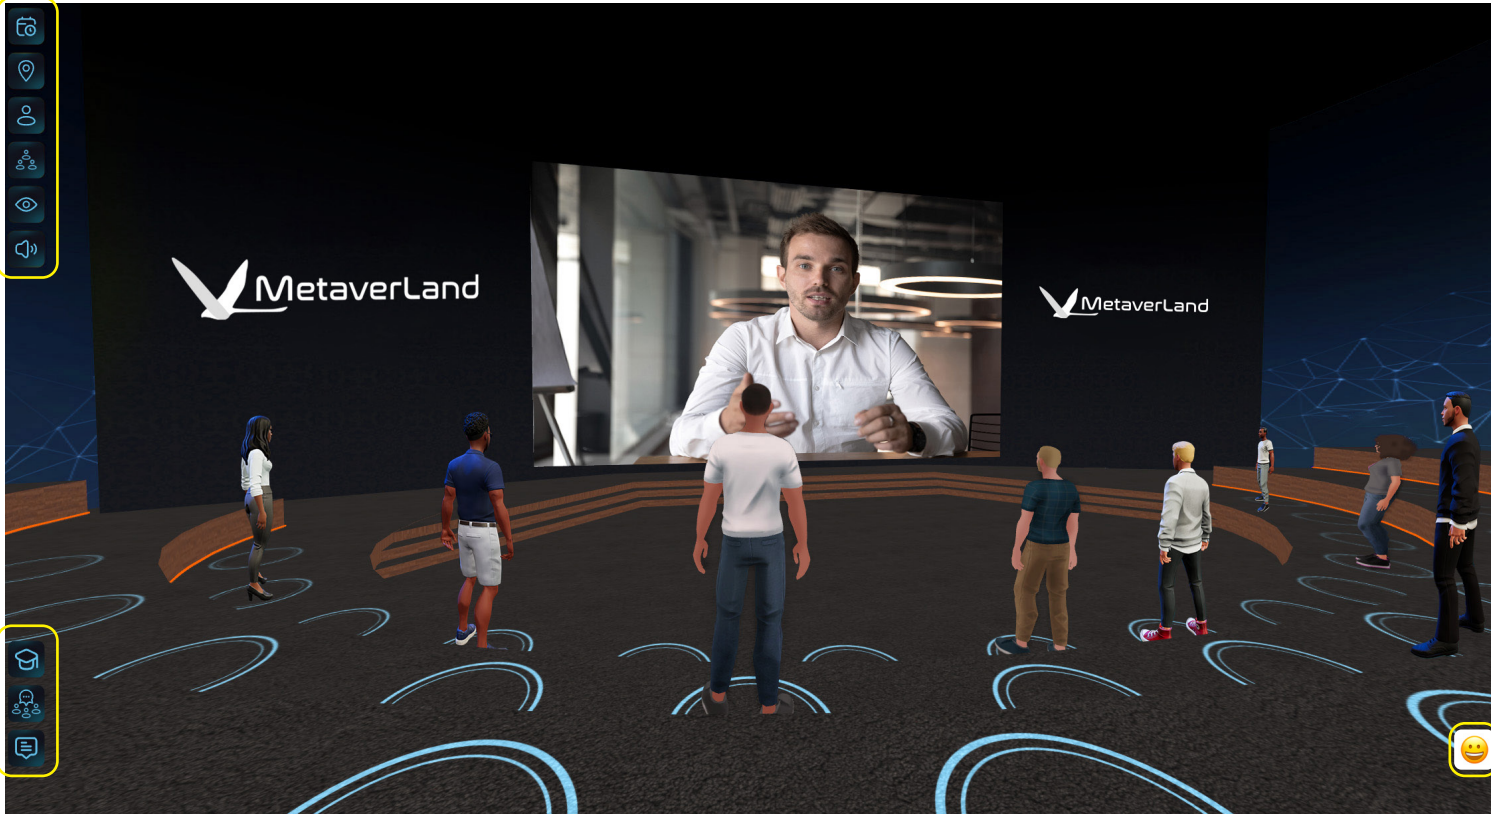

YOUR CLASSROOM IN THE METAVERSE

Your online training comes to the Metaverse

User menu:

- Agenda
- Navigation
- Profile and avatar
- Participants

LMS menu:

- Course Contents
- Course Resources
- Course Chat and Forum

Emoticons
Launcher

Start to 2.400€/year

- Training classroom in the Metaverse with avatars.
- Integrated with Moodle to be able to use all the training resources from the classroom itself.
- Streaming or False Live sessions.
- Interaction among participants: Chat, integrated video call,
- Course Forum.
- Pre-configured classroom, ready to implement.
- Customized with your brand or logo.
- With user analytics.